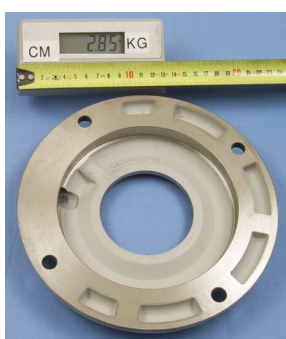

PRODUCT-DETAILS

HX56LH1/2

OUTER BEARING COVER HX 56 LH 1/2

General Information

Product ID	HX56LH1/2
ABB Type Designation	-
Catalog Description	OUTER BEARING COVER HX 56 LH 1/2

Ordering

Country of Origin	Finland (FI)
Customs Tariff Number	85030099
Selling Unit of Measure	piece
Minimum Order Quantity	1 piece
Order Multiple	1 piece
Stocked At (Warehouses)	Espoo, Finland

Dimensions

Product Net Weight	5.294 kg
--------------------	----------

Technical

Technical Information	CAST NUMBER 19203 Kindly note: This item may have a cast number
-----------------------	---

printed on it. The cast number and the spare part code are usually not the same. Due to availability problems for castings we have manufactured replacing version from steel. It looks different out but can be used instead of original cast iron part.